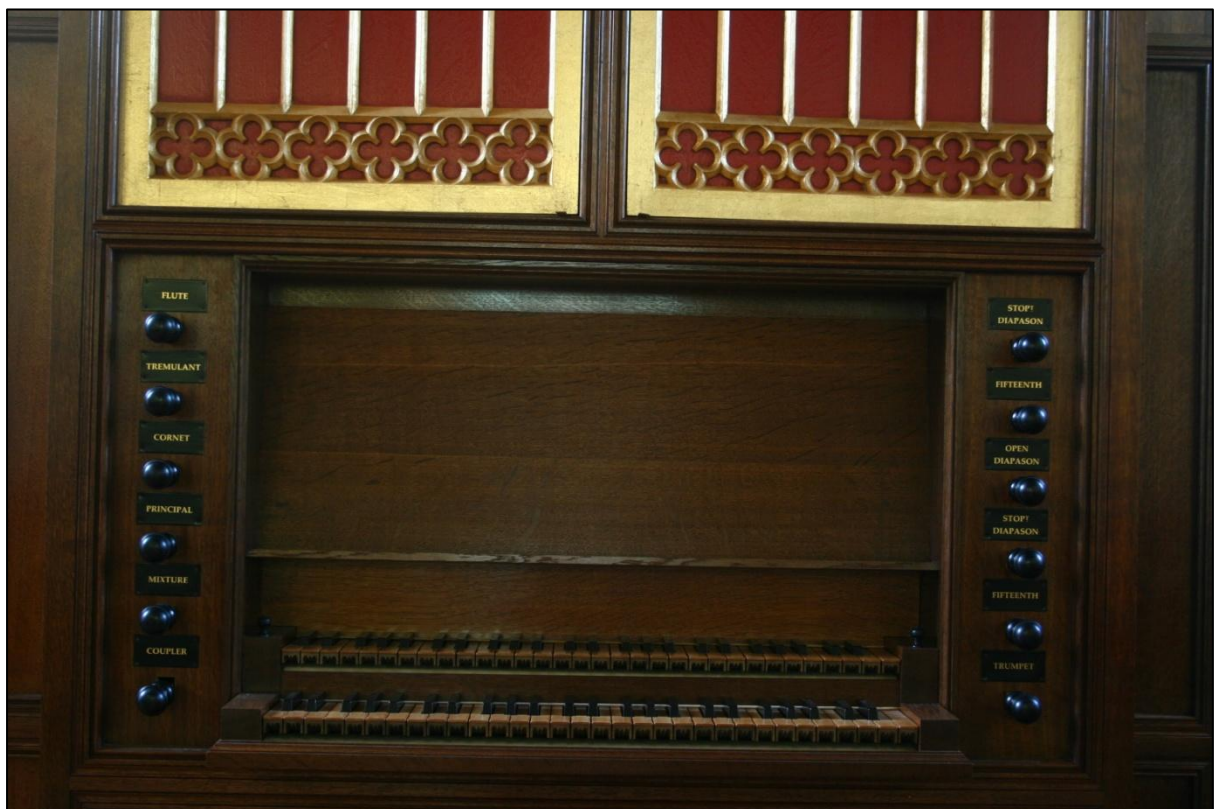

**Holy Trinity Church,  
Crosshaven, Co. Cork**

**HENK VAN EEKEN, 2010**

**Holy Trinity Church, Crosshaven**  
**Henk van Eeken, 2010**

<b>Left jamb</b>	<b>pitch</b>	<b>Right jamb</b>	<b>pitch</b>
Flute (Choir)	4	Stopt Diapason (Choir)	8
Temulant		Fifteenth (Choir)	2
Cornet III (Great)		Open Diapason (Great)	8
Principal (Great)	4	Stopt Diapason (Great)	8
Mixture III-IV (Great)		Fifteenth (Great)	2
Coupler (Great-Pedal)		Trumpet (Pedal)	8

Manual compass C-f'''

Pedal compass C-d

Shove coupler for Choir-Great

Temperament: Kellner/Bach

Cornet c/c# switch located inside Choir door right side

CONSOLE

LEFT STOP JAMB

RIGHT STOP JAMB