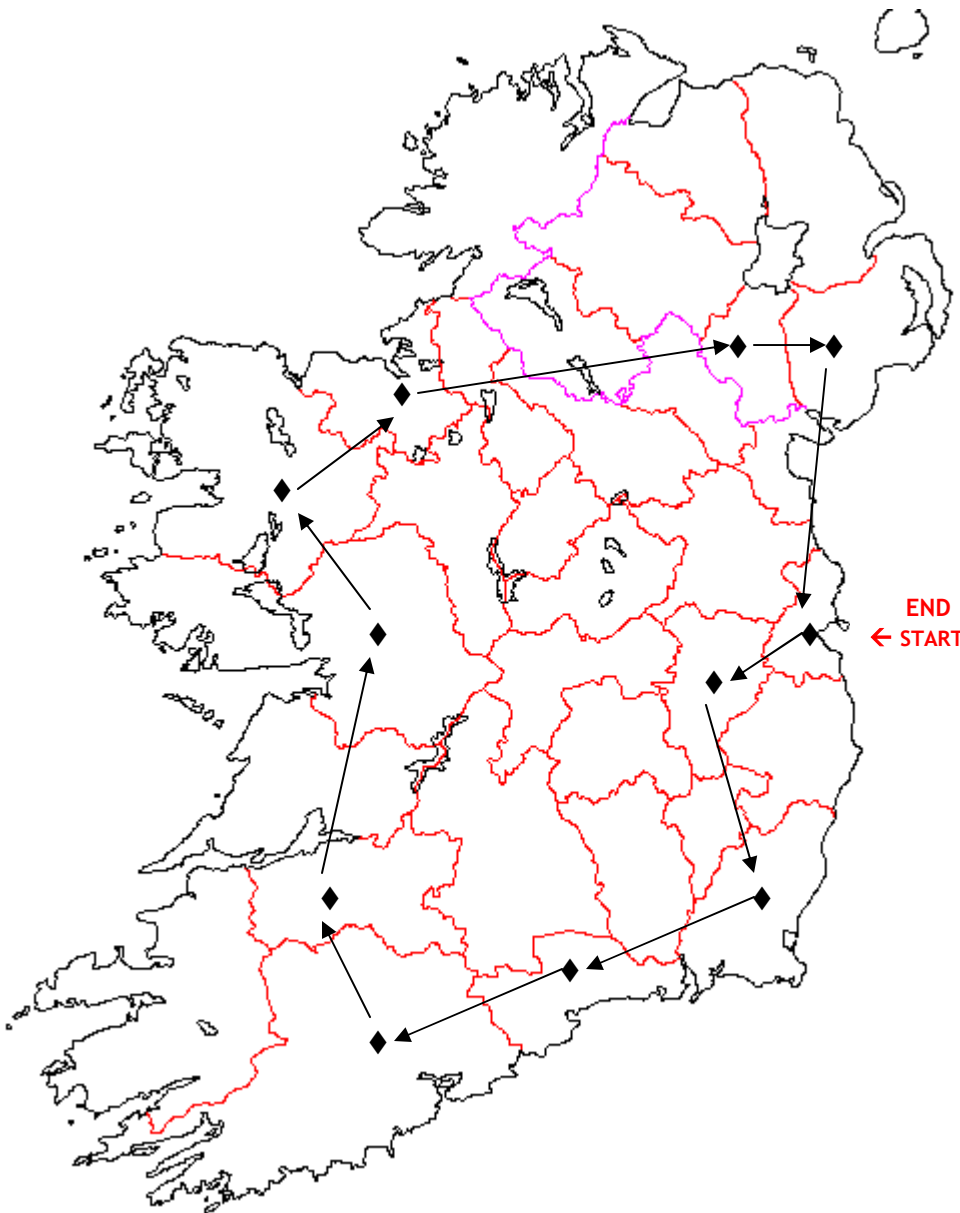

20 CC

5-13 June 2007

20 CONCERTS
20 CATHEDRALS
8 DAYS
1 ORGANIST

END
 ← START

Schedule

Date	Time	County	Cathedral
5 June	14.00	Dublin	Christ Church
	20.00	Kildare	St Bridgid
6 June	12.00	Enniscorthy	St Aidan
	15.30	Waterford	Christ Church
	20.00	Lismore	St Carthagh
7 June	11.00	Cloyne	St Colman
	15.00	Cork	St Finbarre
	20.00	Rosscarberry	St Fachtna
8 June	12.00	Limerick	St John
	15.00	Killaloe	St Flannan
9 June	11.00	Clonfert	St Brendan
	15.00	Tuam	St Mary
	20.00	Galway	Galway
10 June	16.00	Ballina	St Muredach
	20.00	Killala	St Patrick
11 June	14.00	Sligo	Immaculate Conception
12 June	12.00	Armagh	St Patrick (RC)
	20.00	Downpatrick	Down Cathedral
13 June	13.00	Newry	St Patrick & St Coleman
	18.30	Dublin	St Mary's Pro-Cathedral

Mark Duley, Pipeworks' Artistic Director, will undertake to play 20 recitals on 20 organs in 20 cathedrals over 8 days covering 12 counties to fundraise for the Pipeworks Festival 2008. To sponsor Mark, please email <adminpipeworks@gmail.com>.